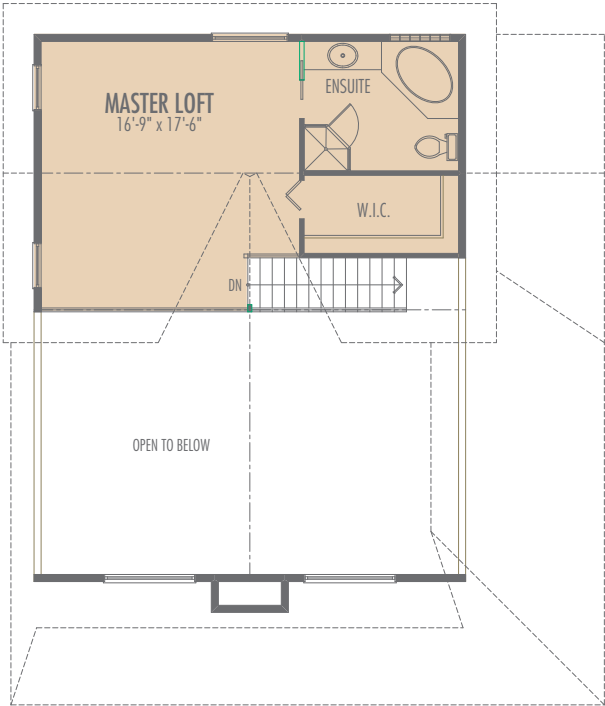

MAIN FLOOR

UPPER FLOOR

Total Area: 1584.5 sq.ft.