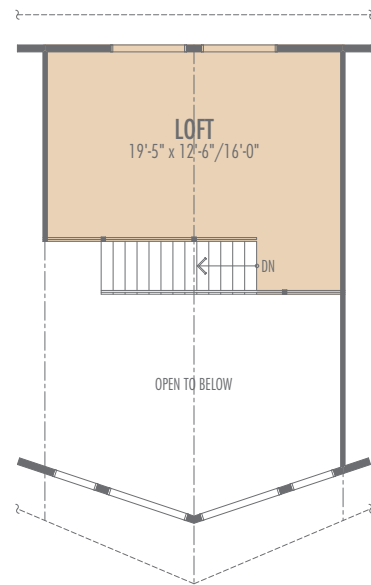

MAIN FLOOR

UPPER FLOOR

Total Area: 1512.5 sq.ft.