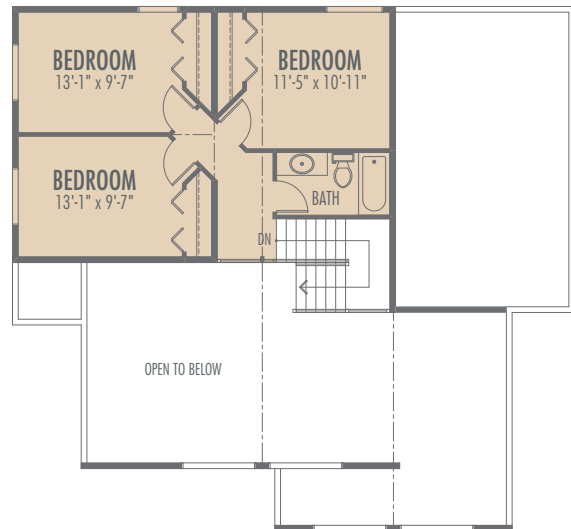

MAIN FLOOR

UPPER FLOOR

Total Area: 2235.1 sq.ft.