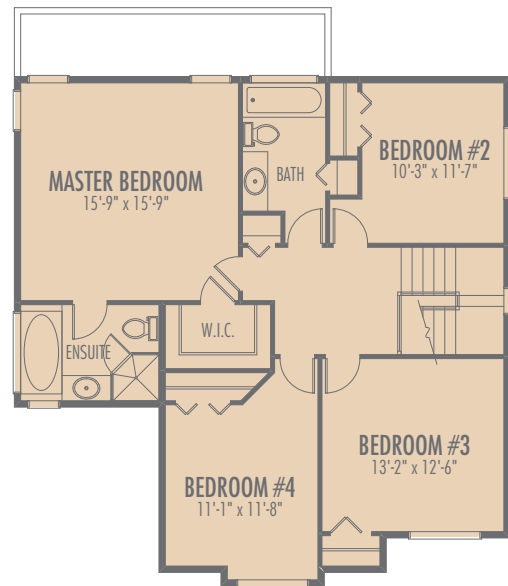

MAIN FLOOR

UPPER FLOOR

Total Area: 2415.0 sq.ft.