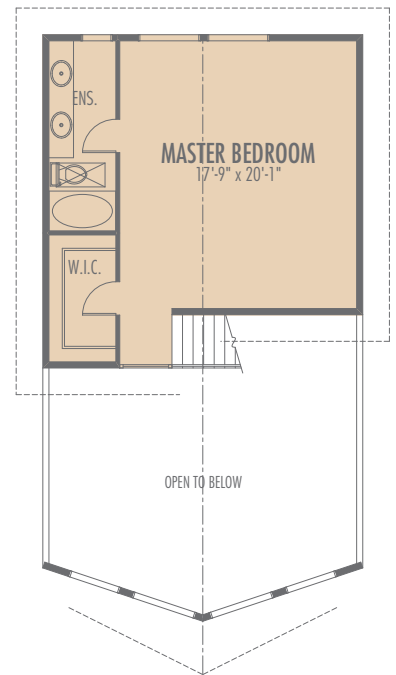

MAIN FLOOR

UPPER FLOOR

Total Area: 2278.8 sq.ft.