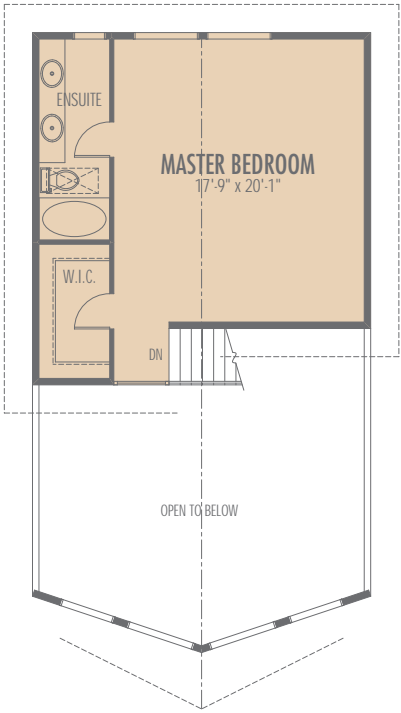

MAIN FLOOR

UPPER FLOOR

Total Area: 2279 sq.ft.