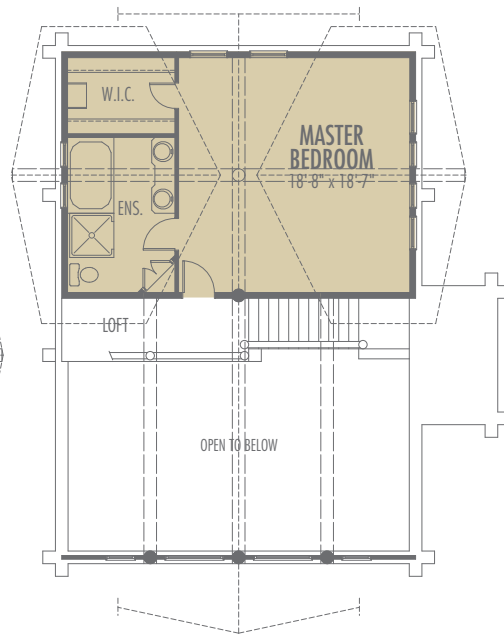

MAIN FLOOR

UPPER FLOOR

Total Area: 1800 sq.ft.