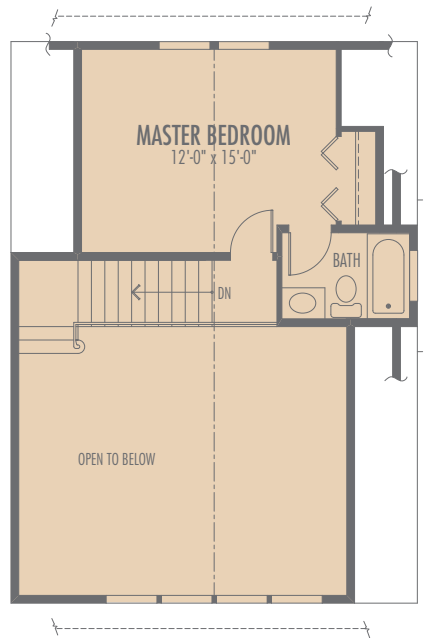

MAIN FLOOR

UPPER FLOOR

Total Area: 1116.4 sq.ft.