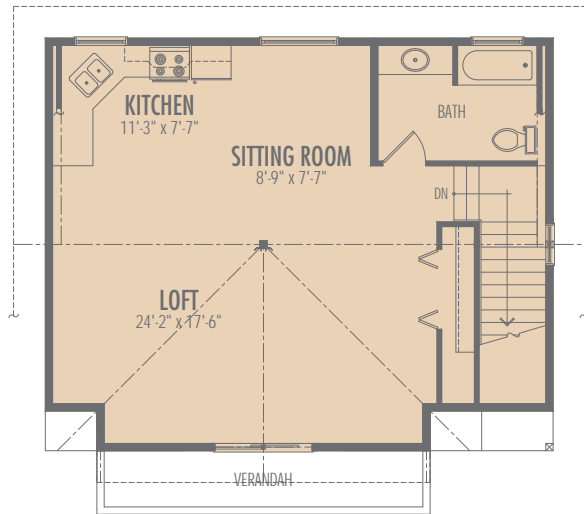

GARAGE FLOOR

UPPER FLOOR

Total Area: 1610 sq.ft.