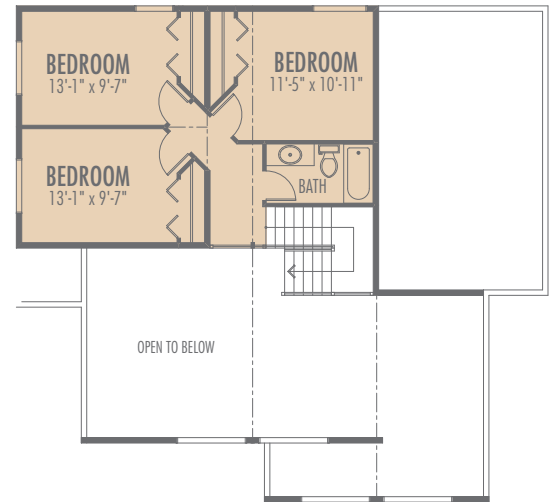

MAIN FLOOR

UPPER FLOOR

Total Area: 2322.6 sq.ft.