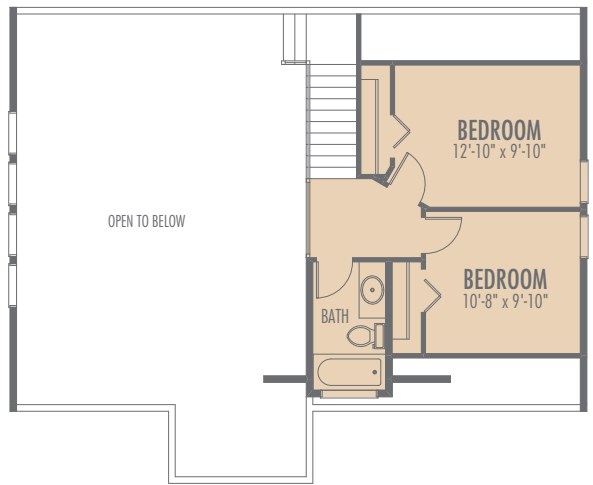

MAIN FLOOR

UPPER FLOOR

Total Area: 1170.0 sq.ft.