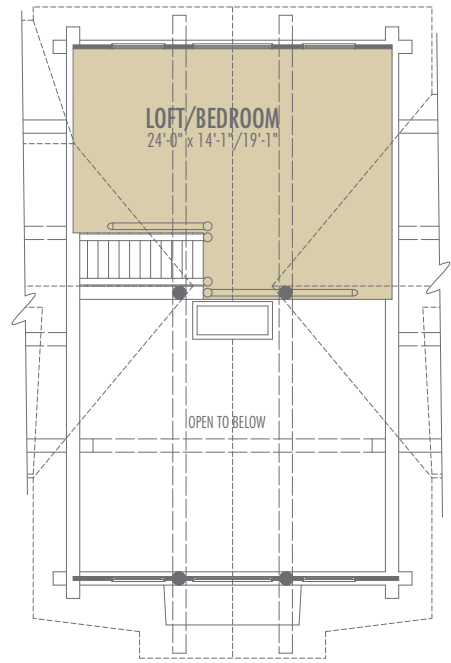

MAIN FLOOR

UPPER FLOOR

Total Area: 2042 sq.ft.