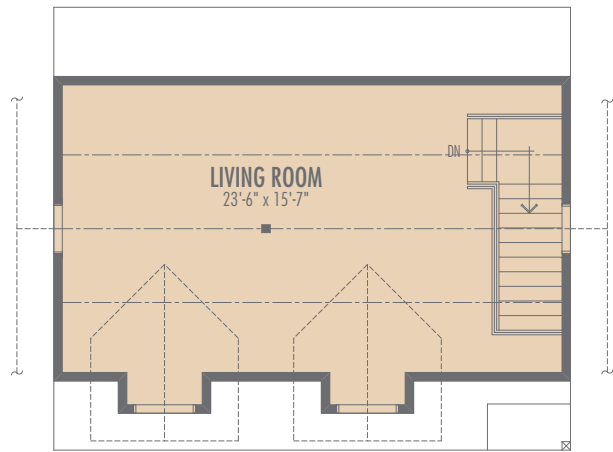

GARAGE FLOOR

LOFT FLOOR

Total Area: 1141 sq.ft.