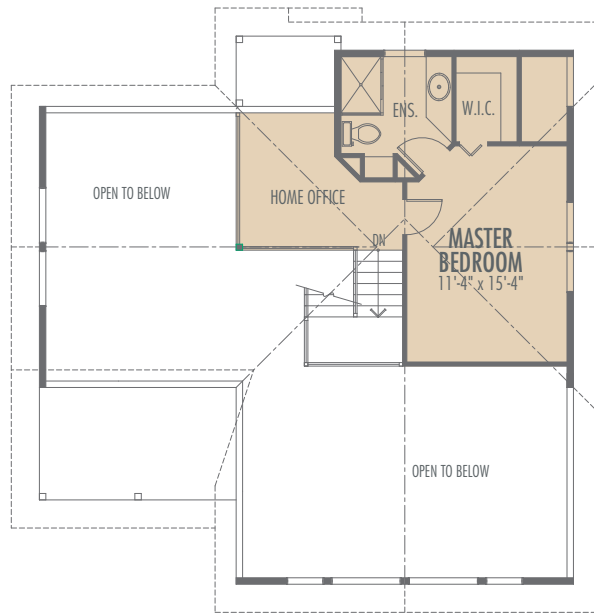

MAIN FLOOR

UPPER FLOOR

Total Area: 1553.5 sq.ft.