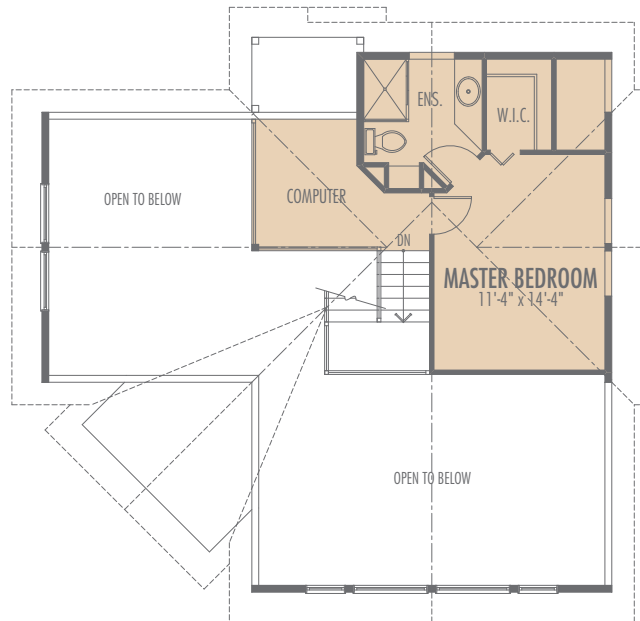

MAIN FLOOR

UPPER FLOOR

Total Area: 1453.5 sq.ft.