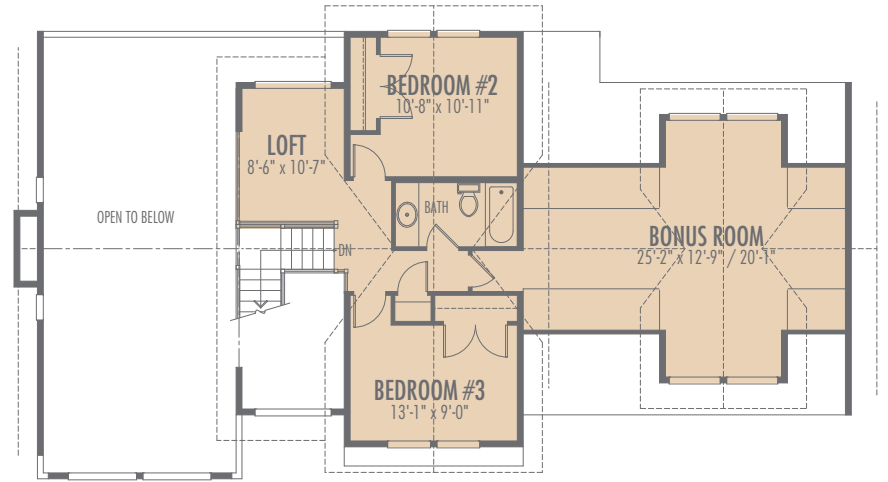

MAIN FLOOR

UPPER FLOOR

Total Area: 2024.0 sq.ft.