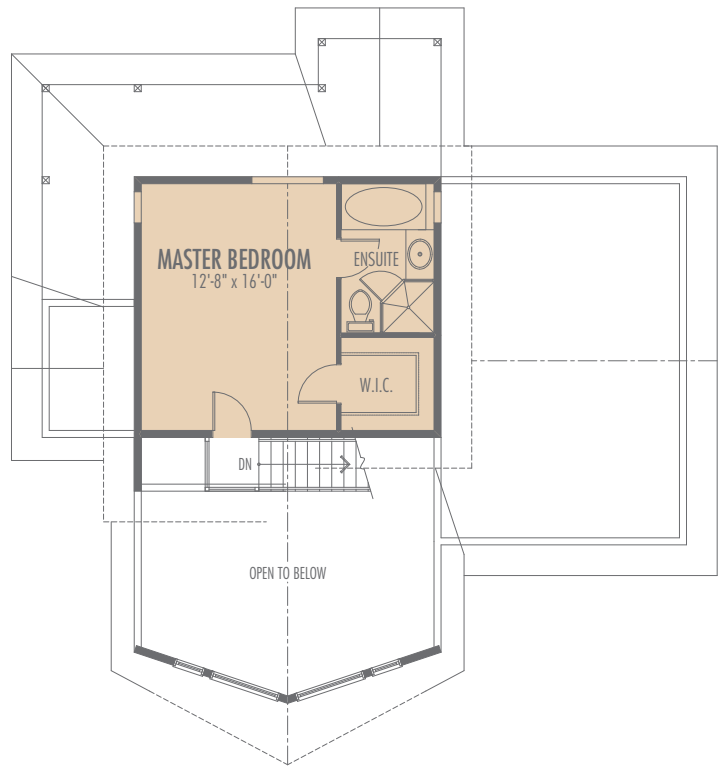

MAIN FLOOR

UPPER FLOOR

Total Area: 1433.6 sq.ft.